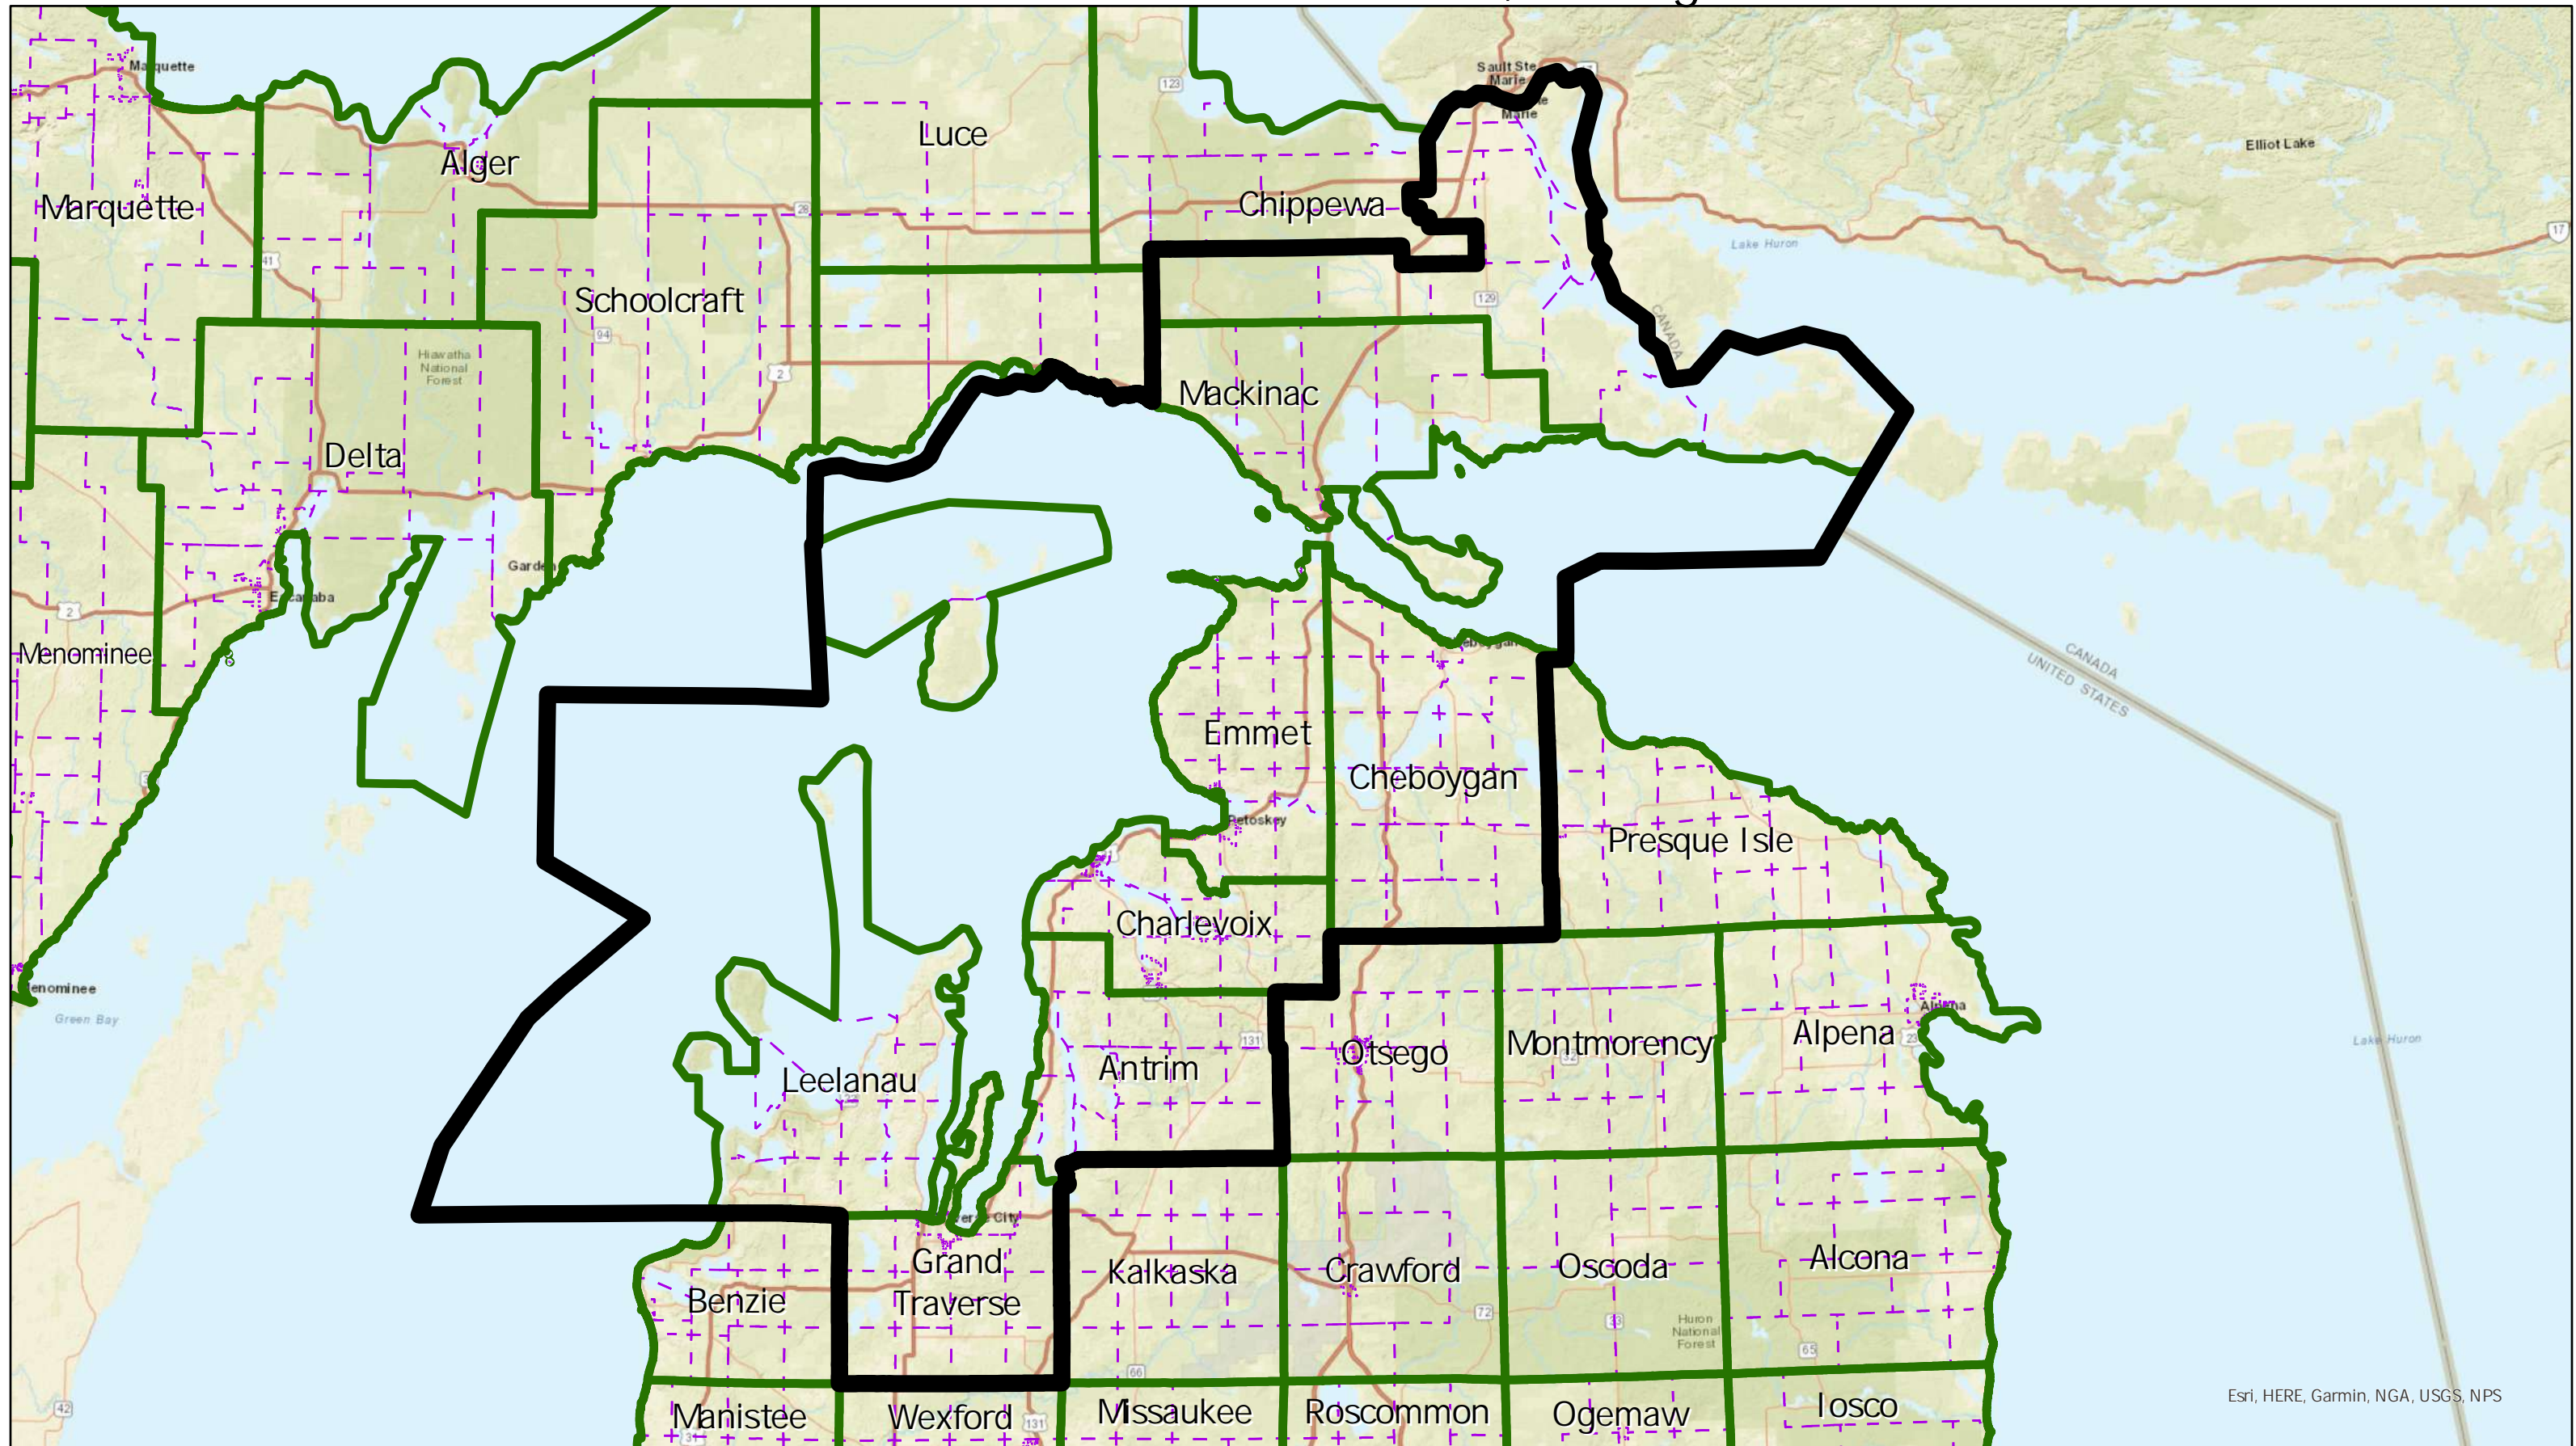

# Linden Senate District 37, Michigan

Esri, HERE, Garmin, NGA, USGS, NPS

 Linden Senate Districts  Counties  Townships