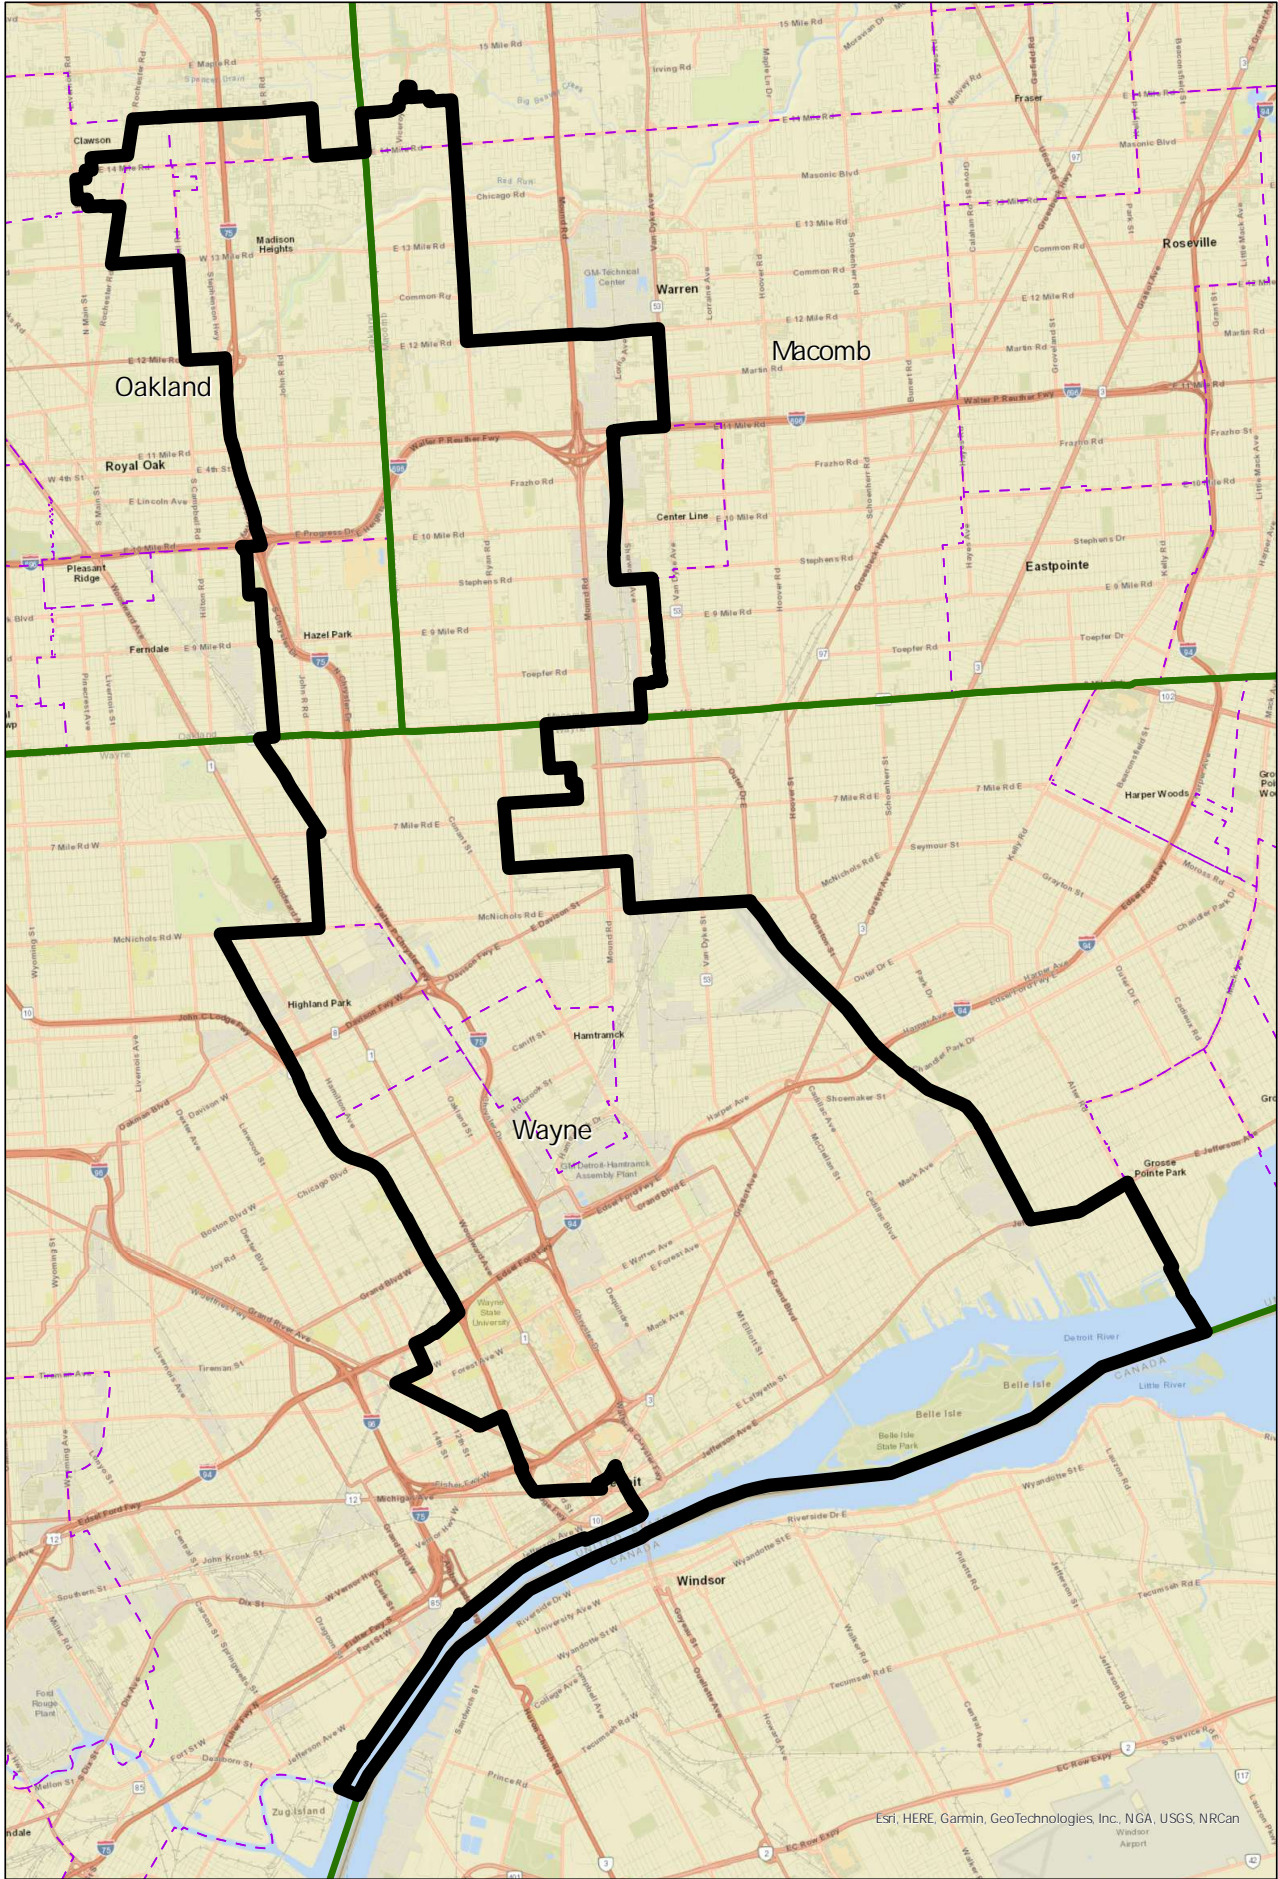

# Linden Senate District 3, Michigan

Linden Senate Districts
  Counties
  Townships

0 0.75 1.5 3 Miles