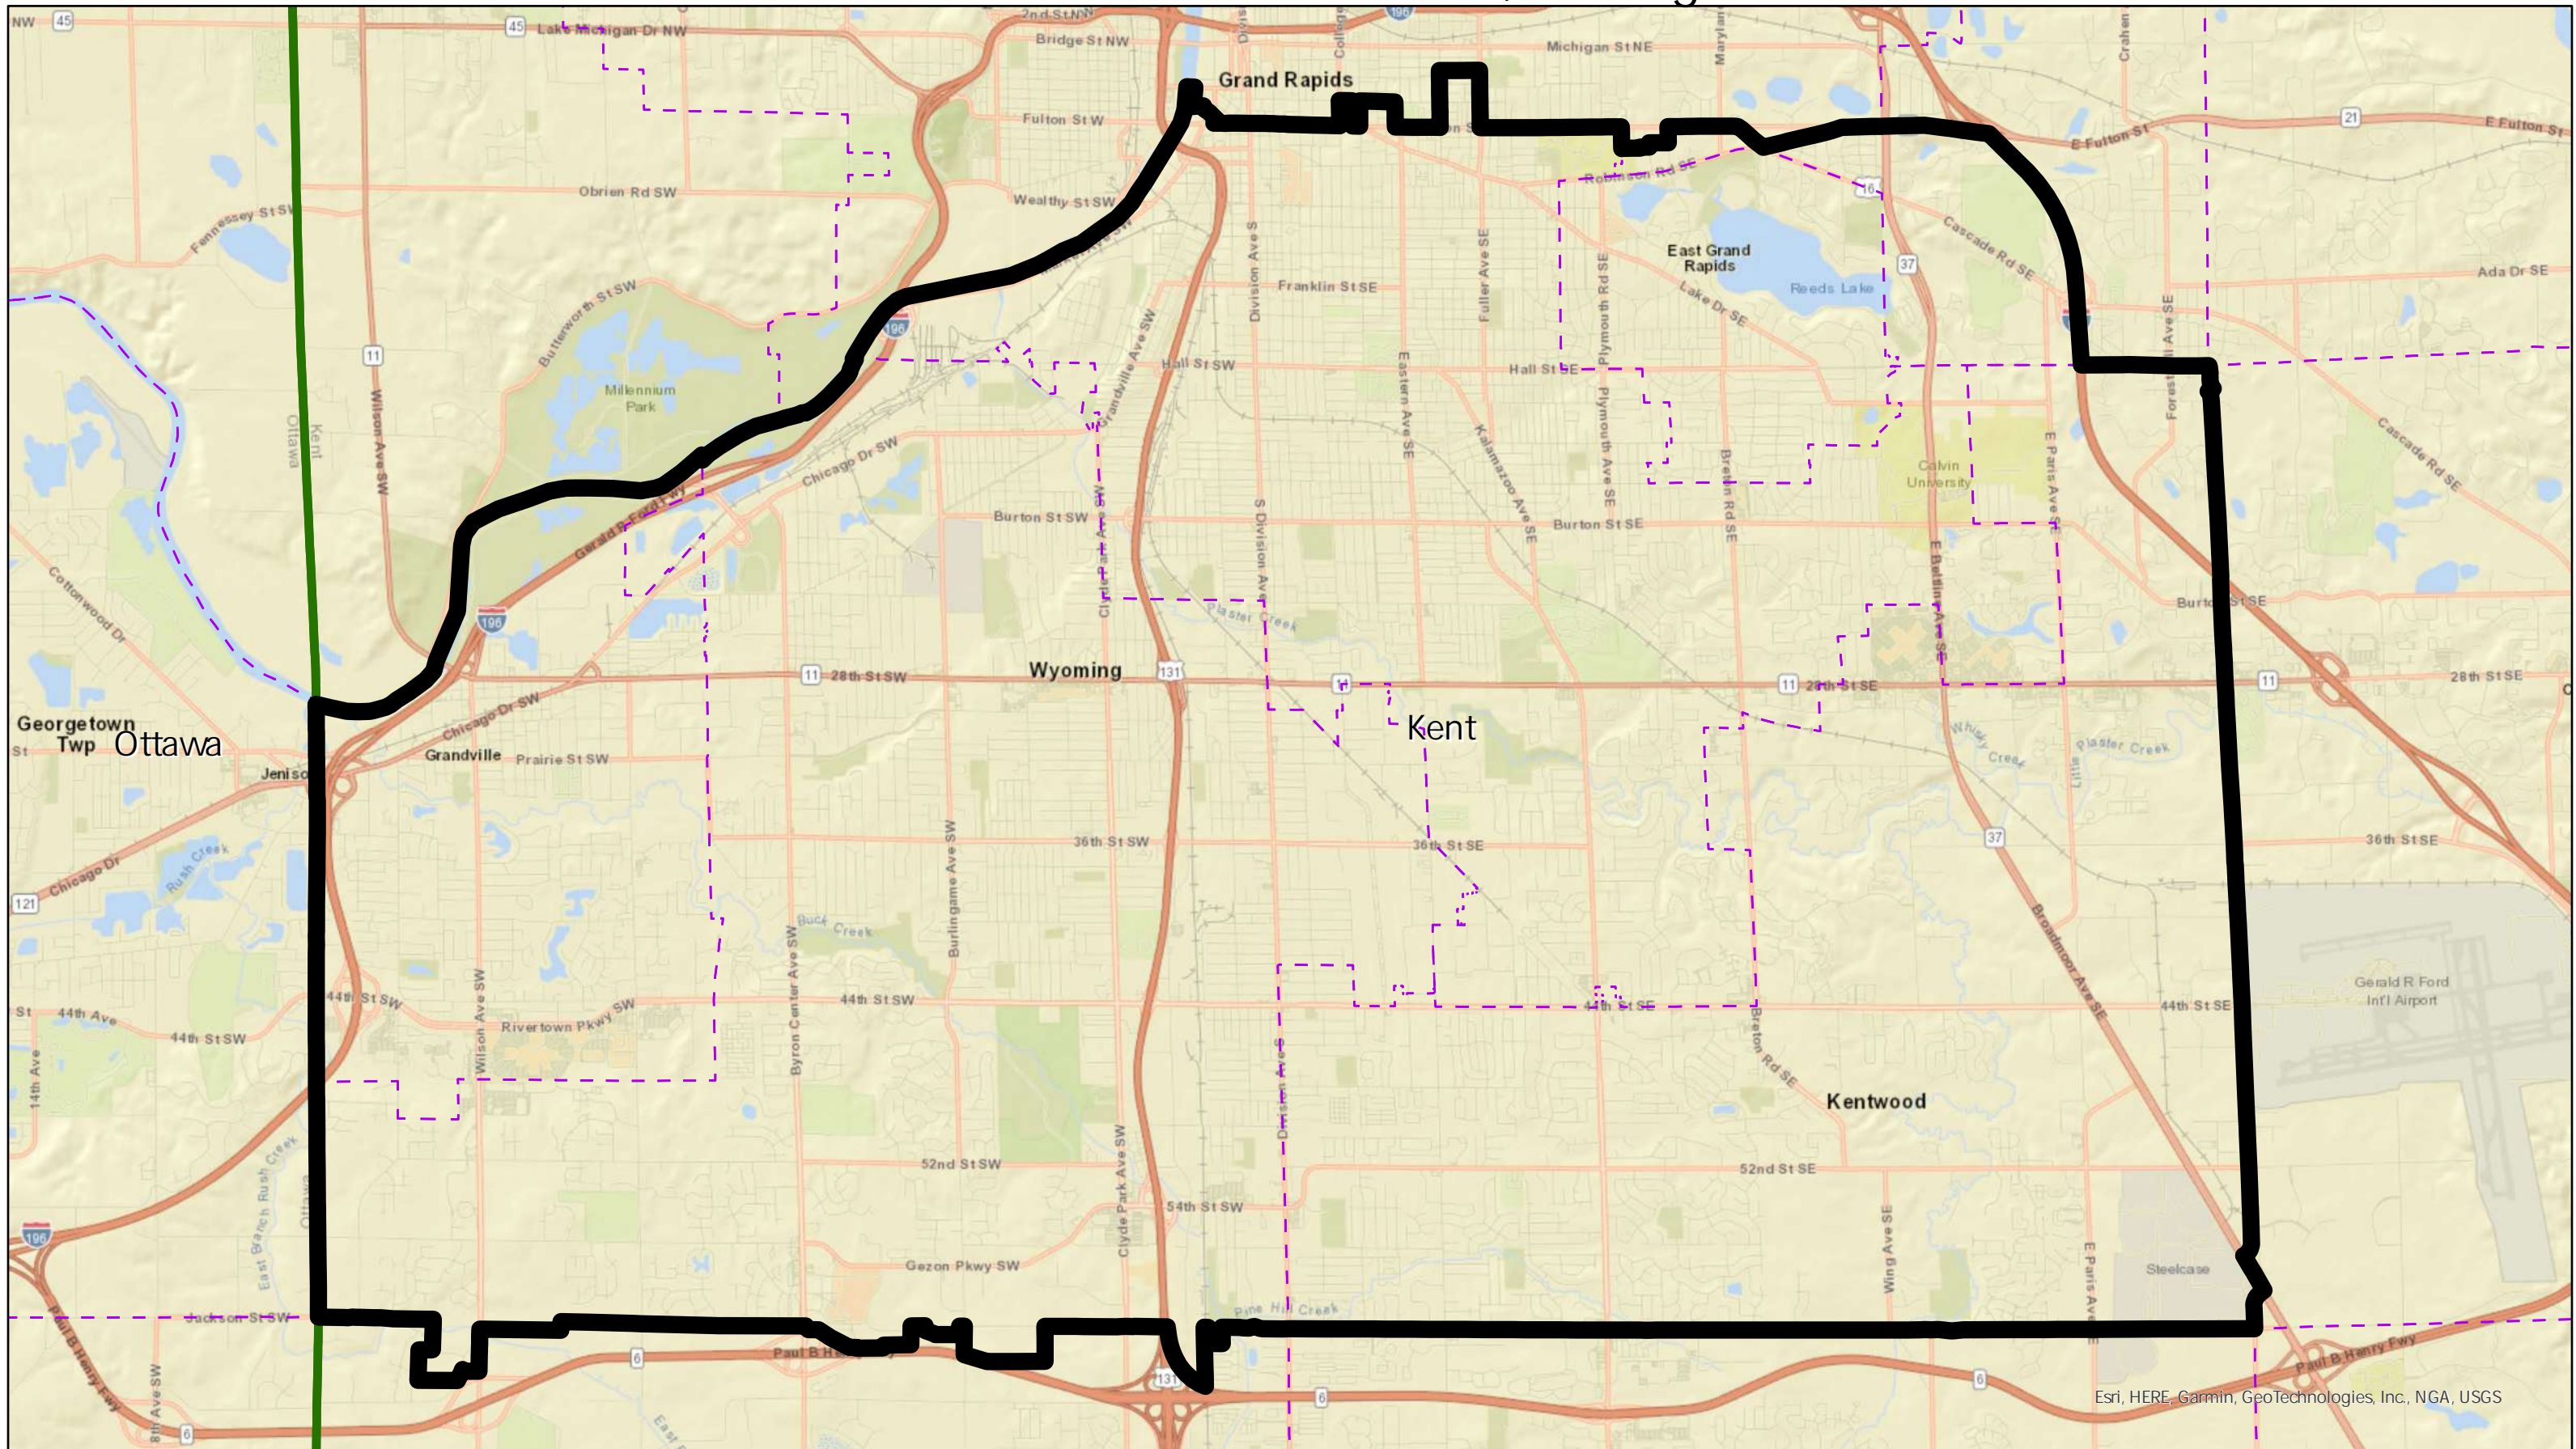

# Linden Senate District 29, Michigan

Esri, HERE, Garmin, GeoTechnologies, Inc., NGA, USGS

Election Data Services

 Linden Senate Districts  Counties  Townships