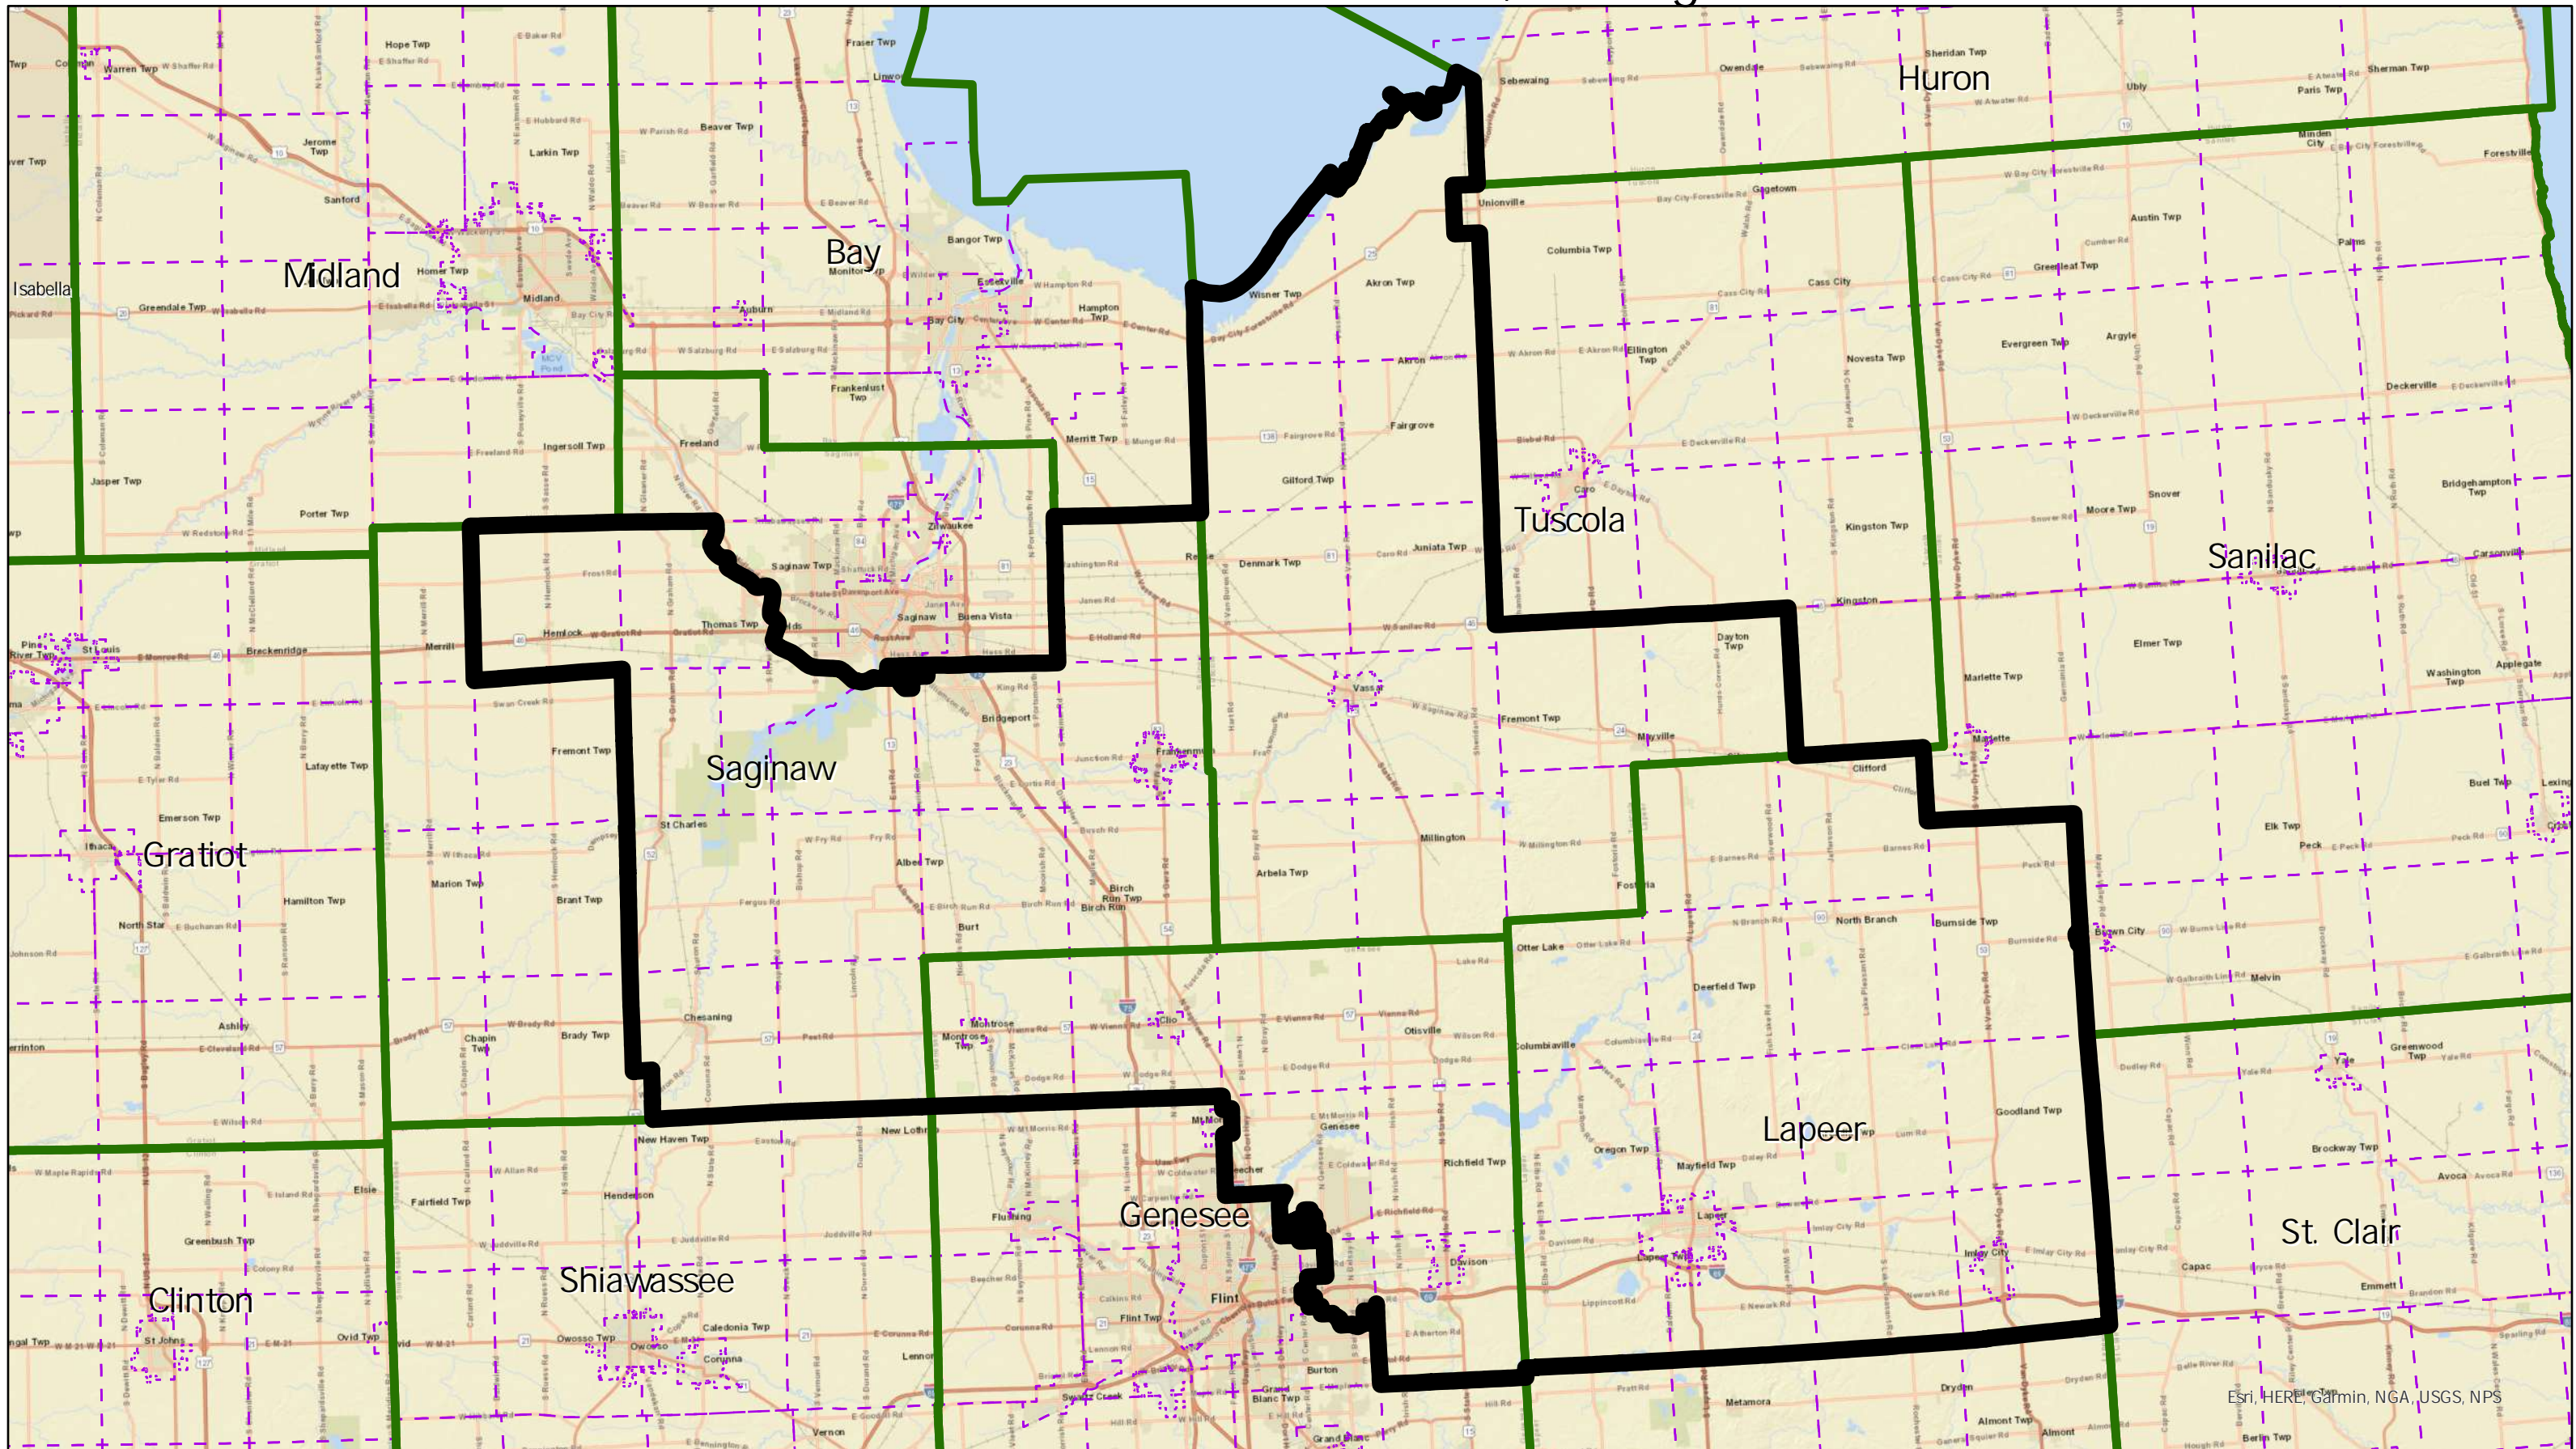

Linden Senate District 26, Michigan

Esri, HERE, Garmin, NGA, USGS, NPS

 Linden Senate Districts  Counties  Townships