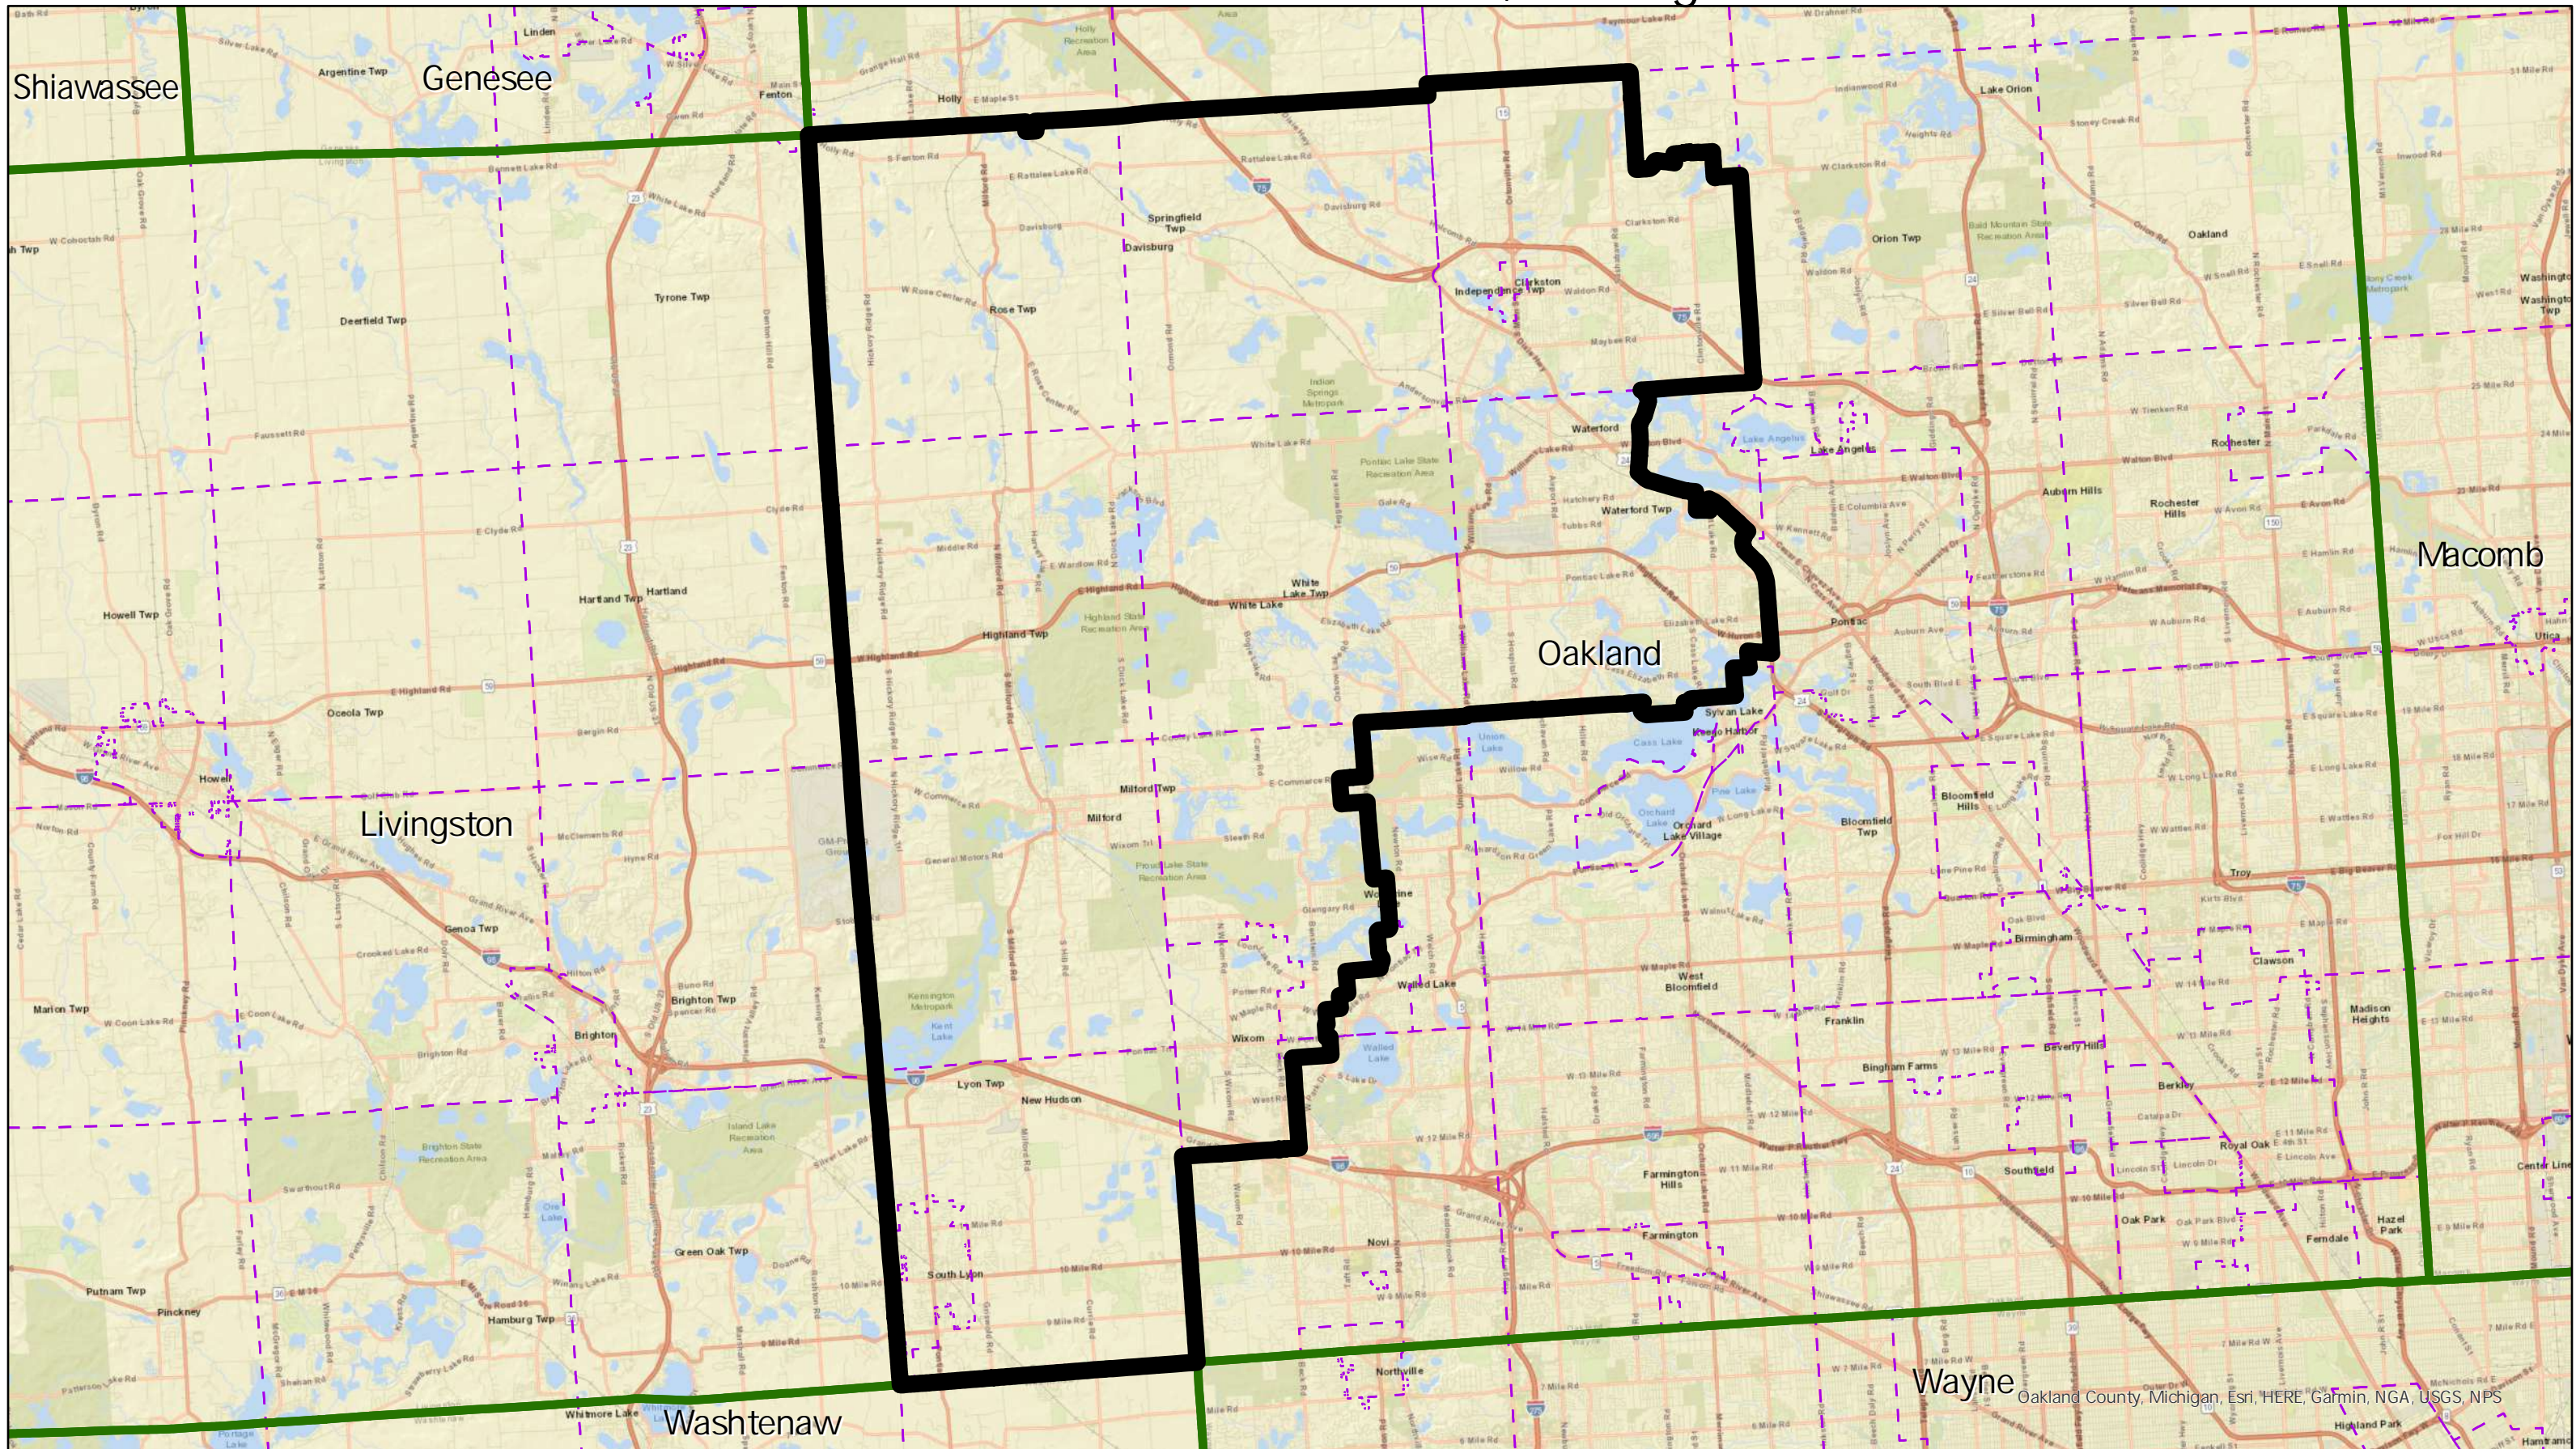

# Linden Senate District 23, Michigan

Election Data Services

 Linden Senate Districts  Counties  Townships

Wayne Oakland County, Michigan, Esri, HERE, Garmin, NGA, USGS, NPS